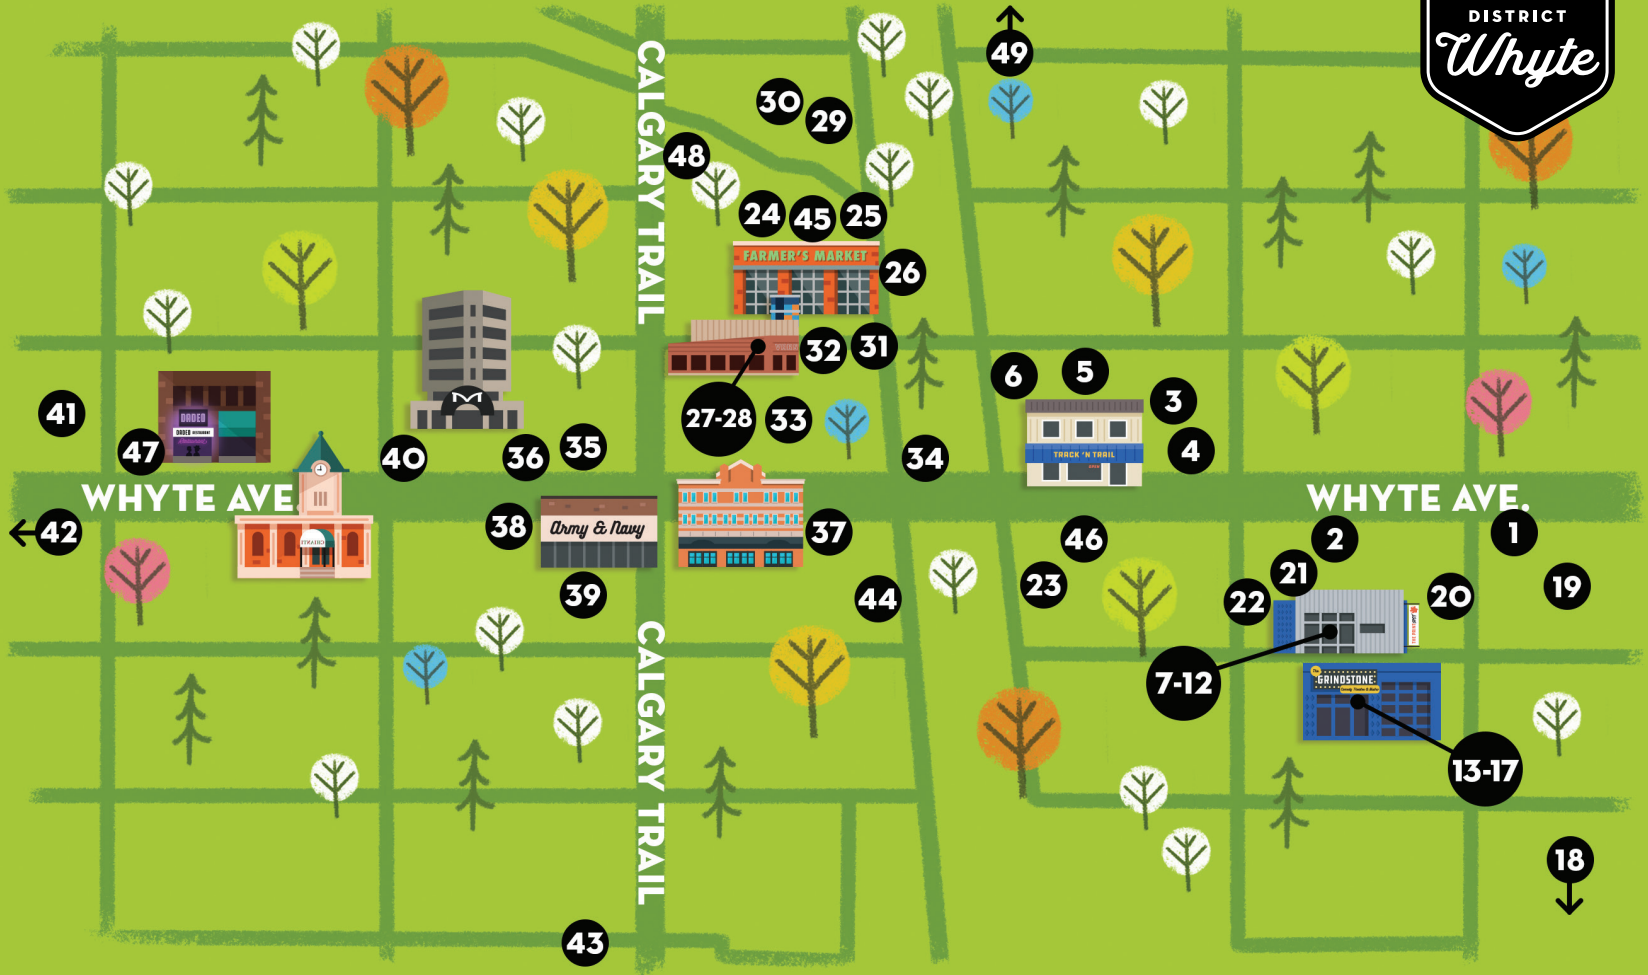

OLD STRATHCONA MURAL MAP